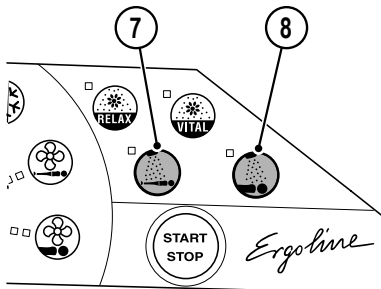

The AQUA FRESH AROMA system consists of the functions AQUA FRESH and AROMA.

- The AQUA FRESH function sprays a fine liquid mist into the interior of the sunbed for body cooling.
- With the AROMA function aromas stream into the sunbed interior and the cabin.

The AQUA FRESH AROMA system is an optional extra that is not available as a retrofit kit. Please observe the capabilities of the respective tanning device during planning.

Contents

System description – AQUA FRESH (Evolution and Excellence only)	2
System description – AROMA system (Evolution and Excellence only)	2
Accessories	3

AQUA FRESH ...

System description – AQUA FRESH (Evolution and Excellence only)

1. Intermediate tank
2. Air compressor
3. Reservoir tank
4. Pump
5. Aqua Fresh (body nozzle)
6. Aqua Fresh (head nozzle)
7. Operating element - Aqua Fresh body nozzle
8. Operating element - Aqua Fresh head nozzle