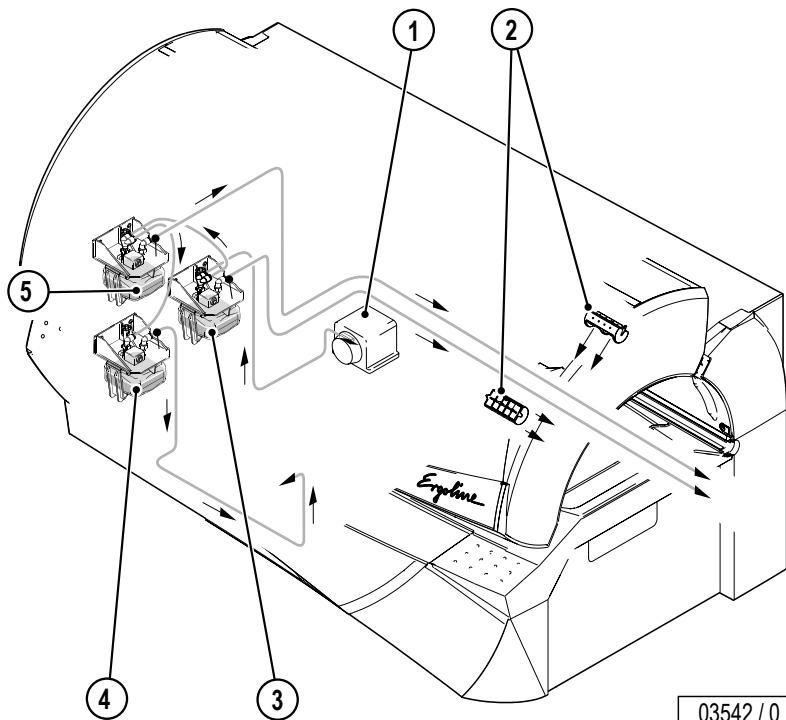

03542 / 0

AQUA FRESH ...