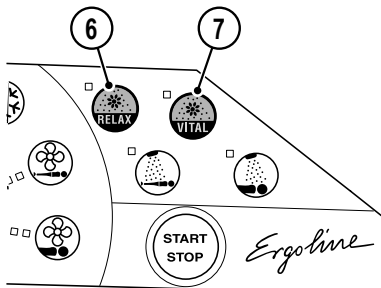

The AQUA FRESH AROMA system consists of the functions AQUA FRESH and AROMA.

- The AQUA FRESH function sprays a fine liquid mist into the interior of the sunbed for body cooling.
- With the AROMA function aromas stream into the sunbed interior and the cabin.

AQUA FRESH ...

System description – AQUA FRESH (Evolution and Excellence only)

1. Intermediate tank
2. Air compressor
3. Reservoir tank
4. Pump
5. Aqua Fresh (body nozzle)
6. Aqua Fresh (head nozzle)
7. Operating element - Aqua Fresh body nozzle
8. Operating element - Aqua Fresh head nozzle

03581 / 0

03541 / 2

System description – AROMA system (Evolution and Excellence only)

1. Air compressor
2. Aroma nozzles (between the facial tanners)
3. Aroma container (RELAX)
4. Aroma container (CABIN)
5. Aroma container (VITAL)
6. Operating element - RELAX
7. Operating element - VITAL